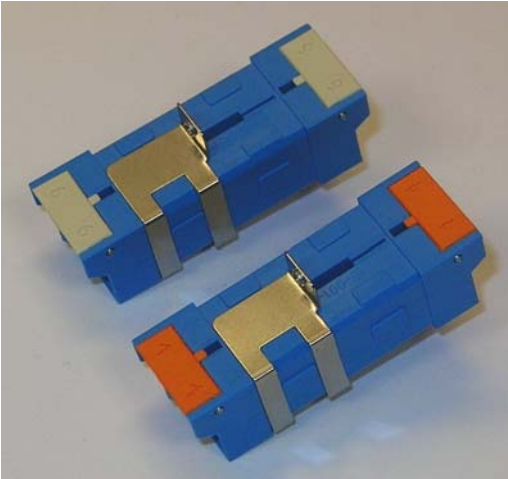

**Model MA7000
Fiber Optic Mating Adapter Set**

AR Worldwide offers a product line of fiber optic cables adapters for use with our field measurement systems. The MA7000 Fiber Optic Mating Adapter Set is used to join two FC7000 series cables together.

The MA7000 consists of a pair of shuttered, keyed, color coded, female/female E2000 connectors. The keying and color coding match up with the same keying and color coding used on the FC7000 series fiber optic cables to ensure proper connection. The shuttered connectors offer extra protection from potential light emitted from the fibers during and after cable disconnection.